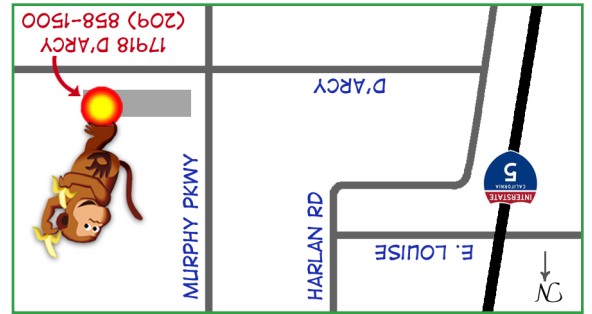

17918 Murphy Parkway ♦ Lathrop, CA 95350
 (209) 858-1500

GO BANANAS

From Hwy 5 in Lathrop, take the Louise Exit, heading East, to Harlan Road and turn right. Follow Harlan and take first left turn onto D'Arcy. Go through the Murphy Parkway intersection. **Go Bananas** is at the end of the large building on the left. Turn left into our parking area.